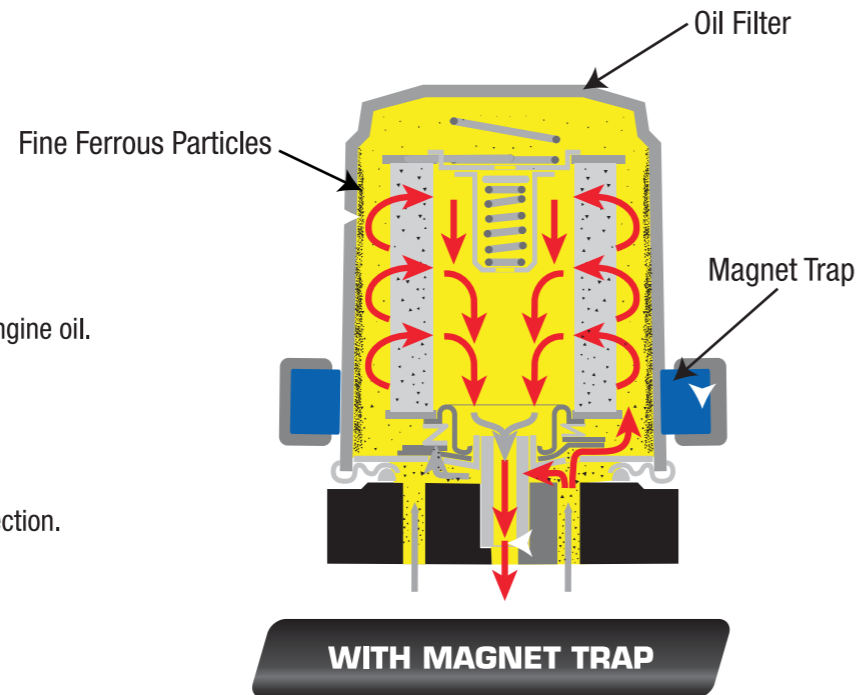

HOW IT WORKS:

- Traps fine ferrous particles from the engine oil.
- Maintains cleaner oil.
- Prevents expensive engine overhauls.
- Affordable investment for engine protection.