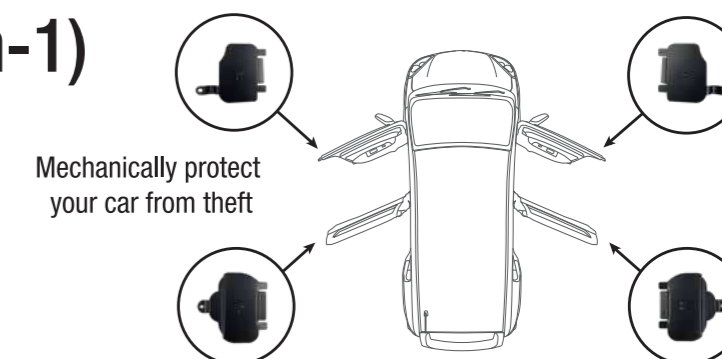

Infant ISOFIX Child Car Seat

For infants weighing 0 - 13 kg.
(Approximately 0 - 18 months old).

Child carrier can be separated from the ISOFIX base:

- Mobile and easy to use.
- Child carrier can be taken out of the car.

Part Number

Red 999-10138-10000   **Grey** 999-10138-20000

Price

WM : RM 785.00
EM : RM 802.00

Available in these colours:

Visual is for illustration purposes only.

GearUp® Smart TPMS

All-Bluetooth Tyre Pressure Monitoring System (TPMS)

- Ensures ideal tyre pressure via 24/7 monitoring.
- Maintains car's fuel efficiency.
- Longer tyre life span.
- Improves braking system performance.

Main Features

- Easy installation.
- Multiple vehicle monitoring via handphone application.
- Sensors equipped with lock nut to prevent theft.

Part Number: 999-20037-60000

Price

WM : RM 430.00
EM : RM 439.00

1. 1 set consists of:
2. 1 In-car Unit
   - 4 Sensors
   - 4 Lock Nuts
   - 1 Wrench
   - 2 Units AA Batteries

SAFETY & SECURITY

ISOFIX Child Car Seats Keep your little ones safe with GearUp®'s ISOFIX child car seats that are compliant with European Safety Standards.

Toddler ISOFIX Child Car Seat

For toddlers weighing 9 - 36kg.
(Approximately 9 months - 12 years old).

- Adjustable headrest.
- Side impact protection.

Part Number

Red 999-10138-30000   **Black** 999-10138-40000

Price

WM : RM 975.00
EM : RM 996.00

Available in these colours:

Visual is for illustration purposes only.

DRIVING COMFORT

ENHANCES INSULATION OF NOISE AND HEAT.

Door Comfort

Part Number
999-10125-30000

Price
WM : RM 454.00
EM : RM 462.00

Hood Insulator

Part Number
999-10058-20000

Price
WM : RM 78.00
EM : RM 80.00

Anti-theft Bracket (4-in-1)

Equipped with 4 vital theft-prevention features.

Part Number
999-10130-10000

Price
WM : RM 202.00
EM : RM 204.00