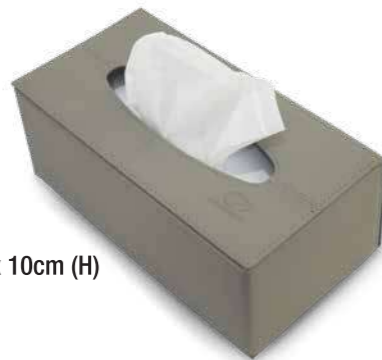

24.6cm (L) x 13.5cm (W) x 10cm (H)

Leather Tissue Box

Stylish decoration for your average tissue box.

Part Number: 999-10132-00000
Price WM : RM 60.00 EM : RM 61.00