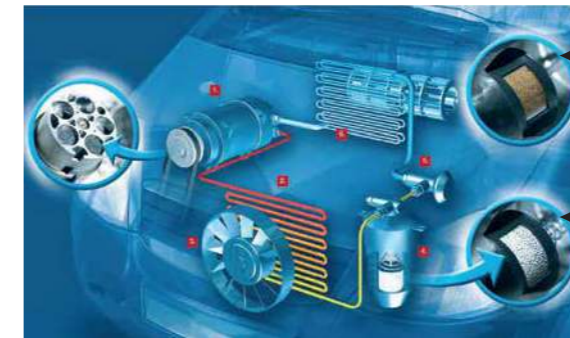

HOW IT WORKS:

- Traps fine ferrous particles from the engine oil.
- Maintains cleaner oil.
- Prevents expensive engine overhauls.
- Affordable investment for engine protection.

Evaporator Cleaner

Cleans air conditioners by eliminating mould, bacteria, odour and other harmful micro-organisms.

BAD
An 'old' filter drier gets clogged with saturated granules.

GOOD
A 'fresh' filter drier keeps the refrigerant clean.

The Perodua Evaporator Cleaner cleans and restores the filter.

Injector Cleaner

Breaks down carbon build-up to keep your engine running smoothly.