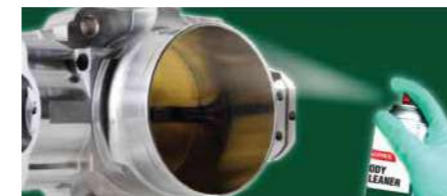

BEFORE (Throttle body condition after 60,000 km)