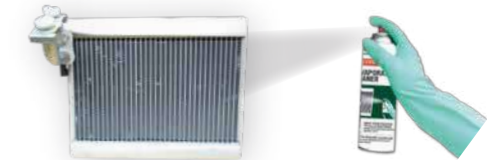

BAD
An 'old' filter drier gets clogged with saturated granules.

GOOD
A 'fresh' filter drier keeps the refrigerant clean.

The Perodua Evaporator Cleaner cleans and restores the filter.

Injector Cleaner

Breaks down carbon build-up to keep your engine running smoothly.