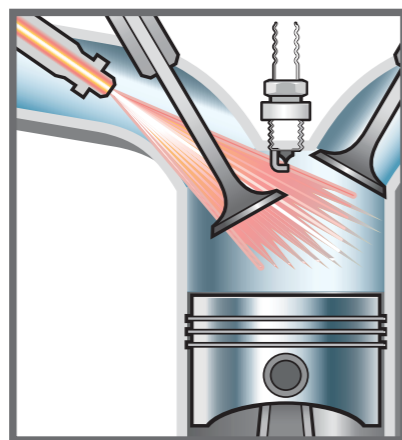

HOW IT WORKS:

- Removes deposits accumulated inside an engine (injection nozzles, combustion chambers, intake valves & spark plugs).
- Prevents poor combustion.
- Restores engine performance.
- Contains Friction Modifier (FM) which enables smoother piston movement.
- Protects engine from frictional wear.

Throttle Body Cleaner

- Cleans dirt, gum and varnish from the throttle body and intake port area.
- Lubricates the throttle plate.
- Restores air flow performance for smoother idling.

Part Number
999-52000-81000
Price
WM : RM 36.00
EM : RM 37.00