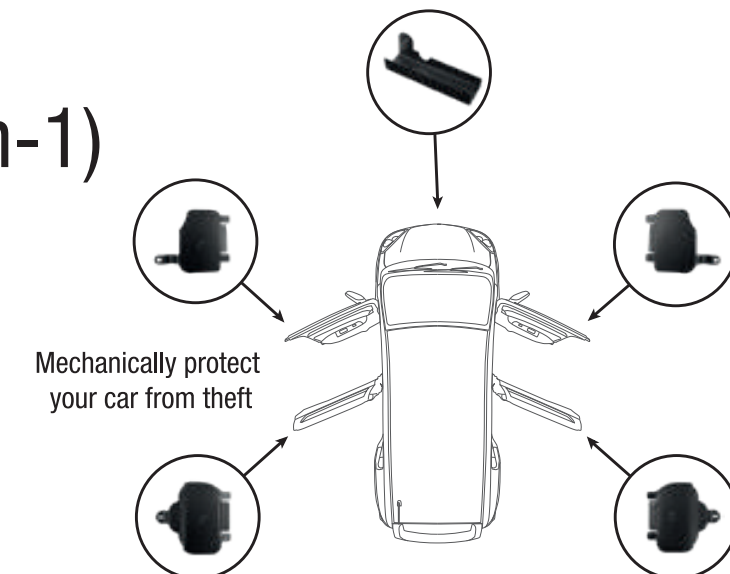

## Anti-theft Bracket (5-in-1)

Equipped with 5 vital theft-prevention features.

Part Number  
999-10187-00000

Price  
**WM : RM 175.00**  
**EM : RM 177.00**

Mechanically protect your car from theft

Prices are inclusive of labour cost and SST. Prices are subject to change. Actual accessories may differ from photographs.