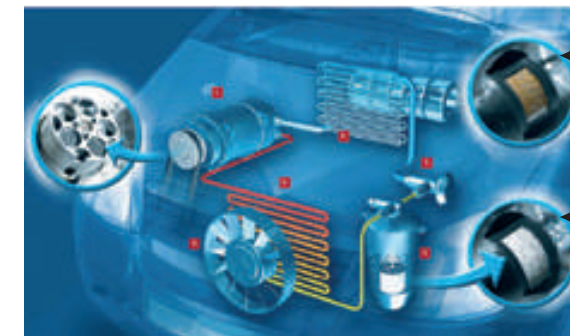

## Evaporator Cleaner

Cleans air conditioners by eliminating mould, bacteria, odour and other harmful micro-organisms.

Part Number  
999-52000-70000

Price  
**WM : RM 80.00**  
**EM : RM 81.00**

### HOW IT WORKS:

Refrigerants must be recharged regularly to maintain compressor at its best performance.

**BAD**  
An 'old' filter drier gets clogged with saturated granules.

**GOOD**  
A 'fresh' filter drier keeps the refrigerant clean.