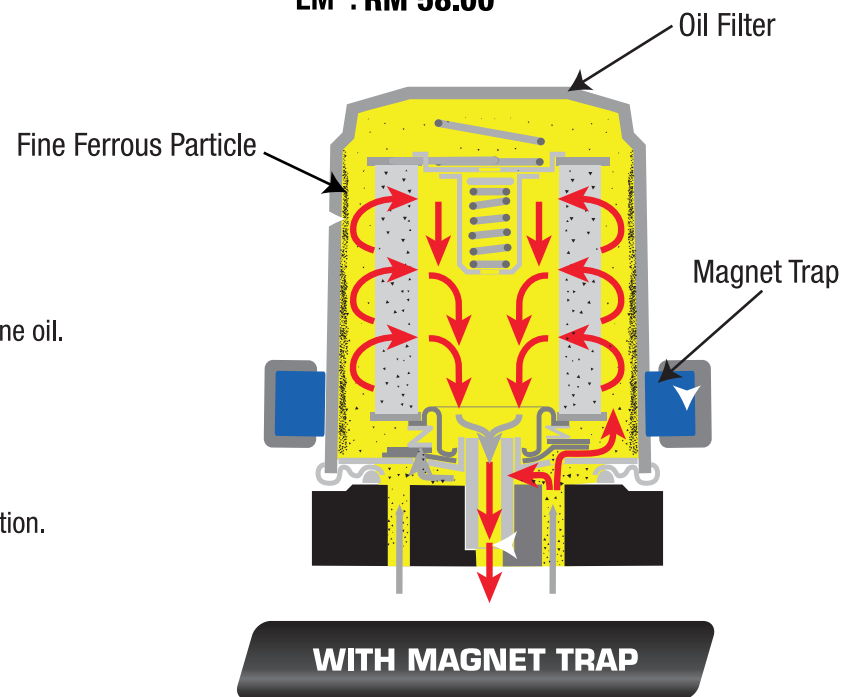

HOW IT WORKS:

- Traps fine ferrous particle from the engine oil.
- Maintain cleaner oil.
- Prevents expensive engine overhauls.
- Affordable investment for engine protection.