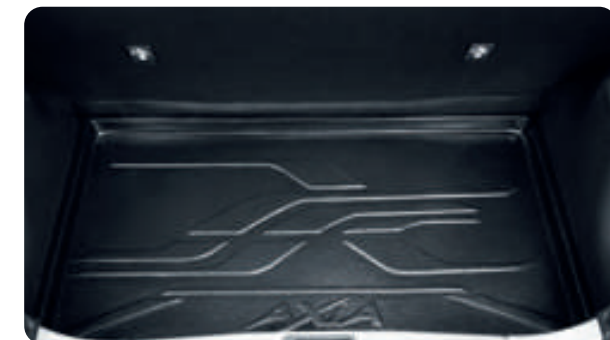

Luggage Tray