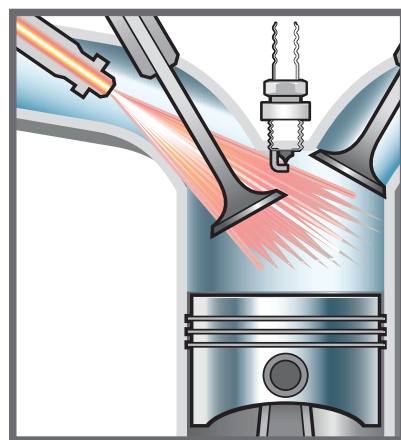

HOW IT WORKS:

- Remove deposits accumulated inside an engine (injection nozzles, combustion chambers, intake valves & spark plugs).
- Prevent poor combustion.
- Restore engine performance.
- Contain Friction Modifier (FM) which enables smoother piston movement.
- Protect engine from frictional wear.

Throttle Body Cleaner

- Cleans dirt, gum and varnish from the throttle body and intake port area.
- Lubricates the throttle plate.
- Restores air flow performance for smoother idling.

Part Number
999-52000-81000

Price
WM : RM 36.00
EM : RM 37.00