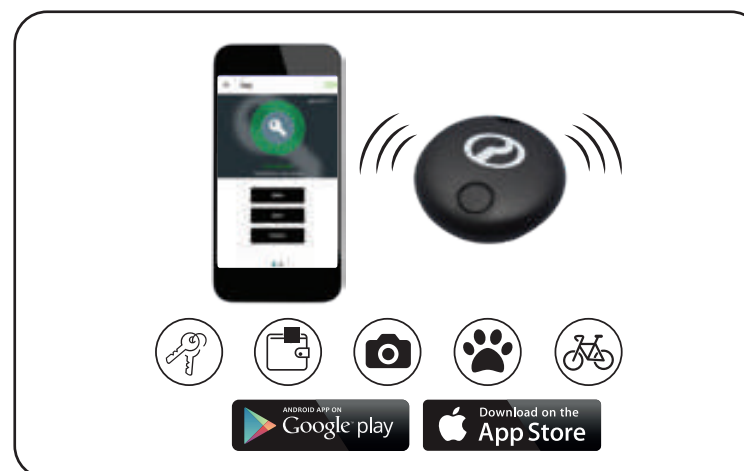

## Luggage Mat

Easy to instal and protects your cabin area from scratches and dirt when loading big items into the car

Part Number: 999-10084-00000

Price

WM : RM 75.00

EM : RM 77.00